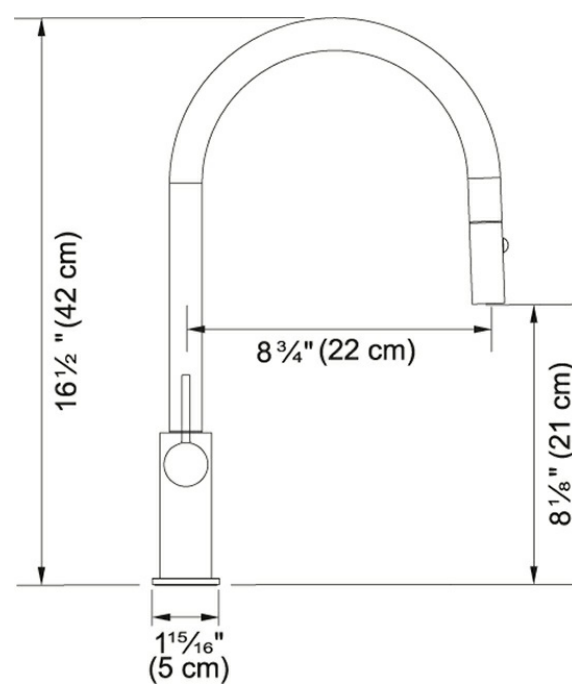

Product Picture

Product Information

Version	Pull-Down Nozzle
Spray Type	Spray & Stream
Faucet Operation	Side Lever
Flow Rate	1.75 gpm
Cartridge	Ceramic Cartridge
Where to buy	Showroom
Countertop hole diameter	1 3/8"

Technical Drawing

Article Numbers

FUN#	115.0619.314
------	--------------